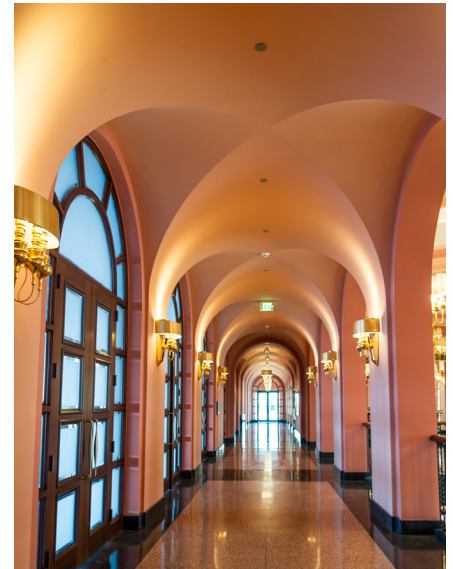

radiustrack®

Radius Track provides custom fabricated light-gauge framing solutions for curved and complex surfaces.

ENTERTAINMENT & HOSPITALITY

Harrah's New Orleans Casino, LA
Harrah's Las Vegas Casino, NV

Rhythm City Casino
Davenport, IA

Seminole Hard Rock Hotel & Casino
Tampa, FL
Seminole Hard Rock Hotel & Casino
Hollywood, FL

Osage Casino Hotel
OK

Little River Casino Resort
Manistee, MI

Mystic Lake
Prior Lake, MN