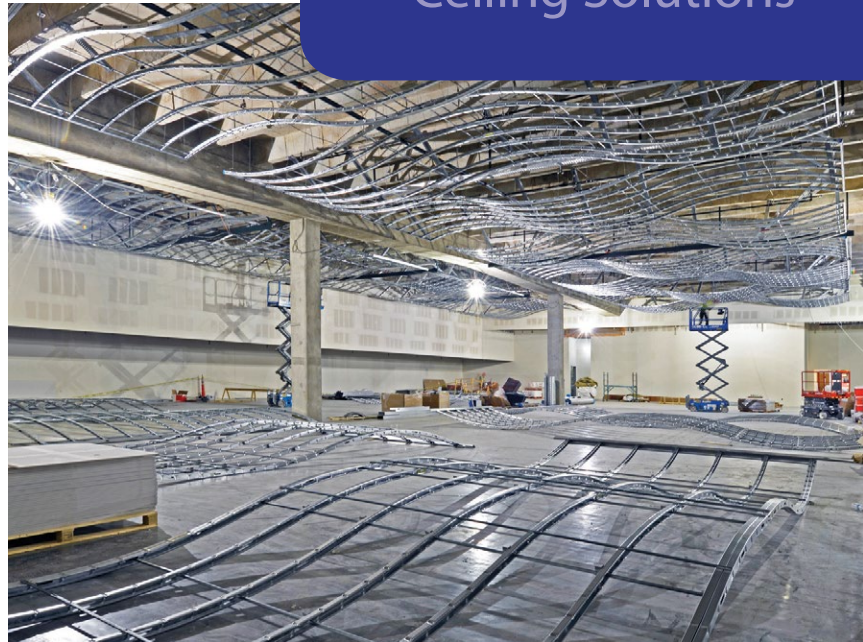

radiustrack[®]

THE ART AND SCIENCE OF SIMPLIFYING THE CURVE

Curved-Right[®] Ceiling Solutions

Easy to Install
Budget Friendly
Precise Framing

A **Curved-Right[®] Ceiling Solution** combines the finishes you want with the curved or complex framing necessary to deliver your project's design intent cost effectively. Our Design Team will work closely with you and/or the Project Team to provide the best value solution for your project. Contact us early in the process for greatest innovation and value added results.

Images: Southwest Airlines, Dallas Love Field, TX. Top right and bottom images courtesy of Shands Photographics.

Curved-Right® Ceiling Solutions:

- Reduce job-site labor
- Cost effective alternative to ceiling kits
- Countless finish options to consider
- Modeled in 3D for clash detection and fit
- Precision fabrication informed by 3D model data
- Jobsite delivery according to installation sequence
- Easy to follow product labeling and installation drawings
- Total Station layout – GPS installation coordinates upon request